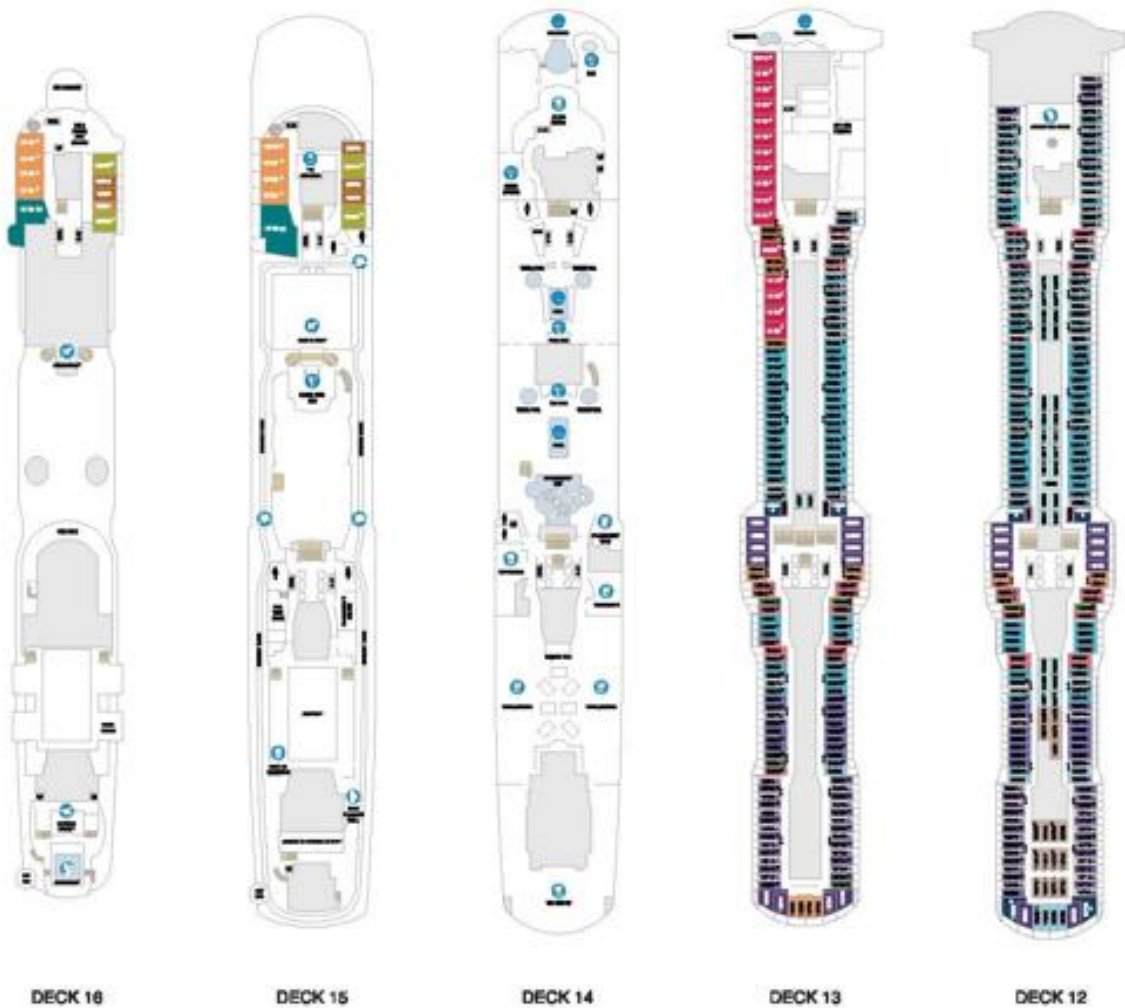

DECK PLANS

DECK 16

DECK 15

DECK 14

DECK 13

DECK 12

STAR TIER SUITES

US
Ultimate Family Suite
2,755 sq. ft., Balcony 212 sq. ft.

OS
Grand Loft Suite
775 sq. ft., Balcony 81 sq. ft.

SKY TIER SUITES

OS
Owner's Suite
541 sq. ft., Balcony 255 sq. ft.

GS
Grand Suite - 1 Bedroom
388 sq. ft., Balcony 81 sq. ft.

GS
Golden Inler Suite
257 sq. ft., Balcony 81 sq. ft.

OS
Golden Balcony
199 sq. ft., Balcony 81 sq. ft.

SEA TIER SUITES

IS
Silver Inler Suite
Stateroom 276 sq. ft., Balcony 55 sq. ft.